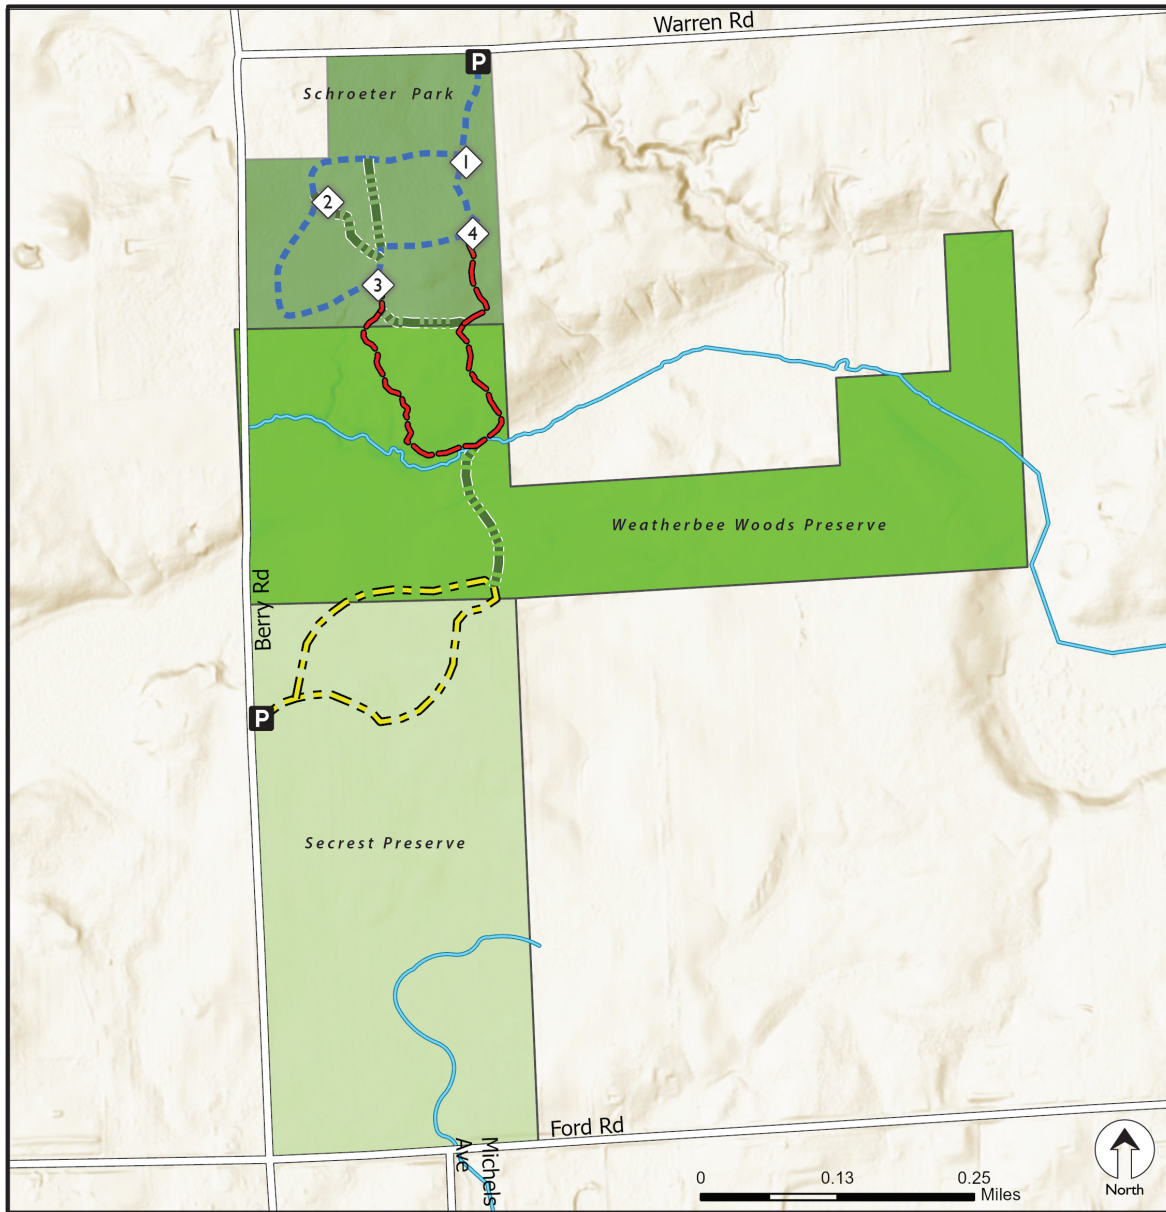

Secret Nature Preserve Trail Map

Thank you to our Partners!

Legend

- Trail Marker Post Number
- Schroeter Park Trails (Blue)
- Weatherbee Loop (Red)
- Secret Loop (Yellow)
- Connector Trail (Green)
- Parking Lot
- Stream
- Property Boundary

Trail Marker Post Number (Present Location)
 Blue Trail
 Red Trail

Above is an example of a trail marker post that you will find at key intersections along the trail.

Southeast Michigan Land Conservancy

8383 Vreeland Rd.

Superior Twp., MI 48198

734.484.6565

www.smlcland.org